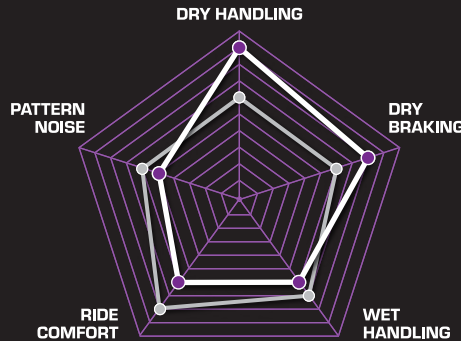

**ULTIMATE
TRACK
DAY WEAPON**

**EXTREME
STREET
PERFORMANCE**

TRACK ATTACK PRO

Designed for drivers who live life on the edge, demanding the ultimate track day weapon, the TrackAttack Pro masters both street and track. Harnessing Hoosier's unparalleled racing DNA, taking track dominance to the street, the TrackAttack Pro drives highly addictive performance. This revolutionary extreme performance summer tire awakens mundane commutes, empowers epic track days – and ignites legendary journeys in between.

BENEFITS

- UTQG 200 rated Extreme Performance Summer tire
- Engineered for track dominance and street performance with Hoosier Racing DNA
- Addictive levels of responsiveness and handling
- Unrivaled grip derived from motorsports-proven compounds
- Adrenaline fueled acceleration fused with dynamic braking

Optimized center rib for increased braking performance

Motorsports derived compound

Rim Diameter

Aspect Ratio

Tread Pattern

15" - 21"

25 - 50

Asymmetric