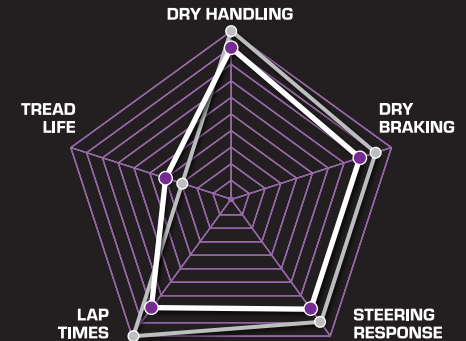

**ULTIMATE
TRACK
DAY WEAPON**

**EXTREME
STREET
PERFORMANCE**

TRACK ATTACK PRO

Designed for drivers who live life on the edge, demanding the ultimate track day weapon, the TrackAttack Pro masters both street and track. Harnessing Hoosier's unparalleled racing DNA, taking track dominance to the street, the TrackAttack Pro drives highly addictive performance. This revolutionary extreme performance summer tire awakens mundane commutes, empowers epic track days – and ignites legendary journeys in between.

BENEFITS

- UTQG 200 rated Extreme Performance Summer tire
- Engineered for track dominance and street performance with Hoosier Racing DNA
- Addictive levels of responsiveness and handling
- Unrivaled grip derived from motorsports-proven compounds
- Adrenaline fueled acceleration fused with dynamic braking

Optimized center rib for increased braking performance

Motorsports derived compound

Rim Diameter

Aspect Ratio

Tread Pattern

15" - 21"

25 - 50

Asymmetric